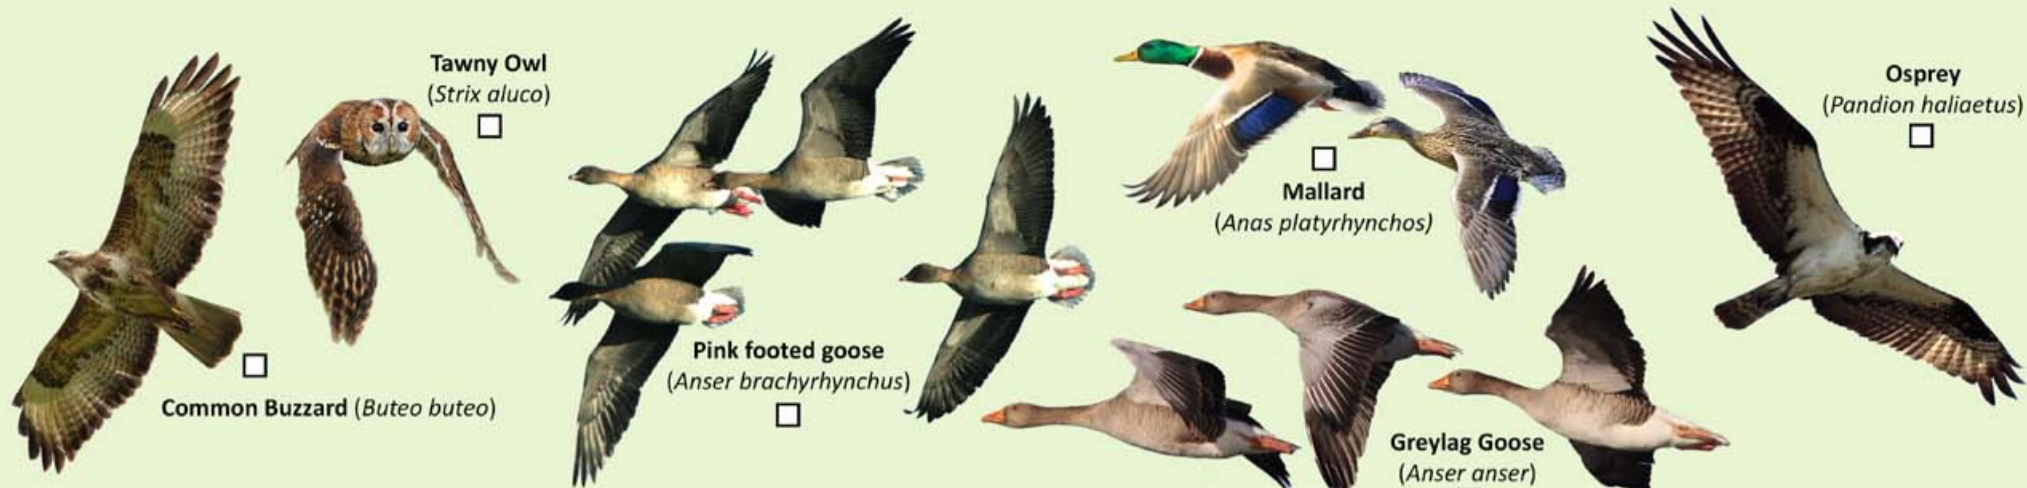

THE BIRDS AND TREES OF NETHER CRAIG

Common Buzzard (*Buteo buteo*)
Tawny Owl (*Strix aluco*)

Pink footed goose (*Anser brachyrhynchus*)

Mallard (*Anas platyrhynchos*)

Greylag Goose (*Anser anser*)

Osprey (*Pandion haliaetus*)

Silver Birch (*Betula pendula*)

Alder (*Alnus glutinosa*)

Hawthorn (*Crataegus monogyna*)

Japanese Larch (*Larix kaempferi*)

Red Oak (*Quercus rubra*)

Willow (*Salix alba sp.*)

Rowan (*Sorbus aucuparia*)

Gean (Wild Cherry) (*Prunus avium*)

Blue Tit (*Parus caeruleus*)

Crow (*Corvus corone*)

Jackdaw (*Corvus monedula*)

Willow Warbler (*Phylloscopus trochilus*)

Yellowhammer (*Emberiza citrinella*)

Bullfinch (*Pyrrhula pyrrhula*)

Rook (*Corvus frugilegus*)

Kingfisher (*Alcedo atthis*)

Wood pigeon (*Columba palumbus*)

Green Woodpecker (*Picus viridis*)

Great Spotted Woodpecker (*Dendrocopos major*)

* please note that the wildlife pictured above is not shown to scale